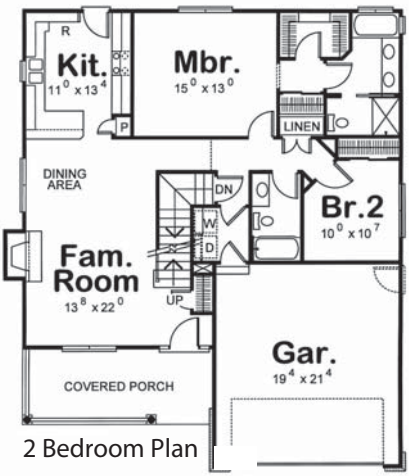

Landmark Performance Home's *Versatile Vision Series*

Introducing the ultimate FLEXIBLE floorplan at a fabulous price. Starting at the \$150,000s you can CUSTOMIZE the ranch or one-and-a-half story plan that is perfect for you! Your home will stand apart from the others with unique features and quality custom construction.