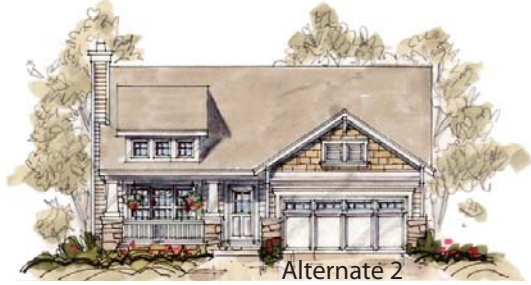

Landmark Performance Home's *Versatile Vision Series*

Introducing the ultimate FLEXIBLE floorplan at a fabulous price. Starting at the \$150,000s you can CUSTOMIZE the ranch or one-and-a-half story plan that is perfect for you! Your home will stand apart from the others with unique features and quality custom construction.