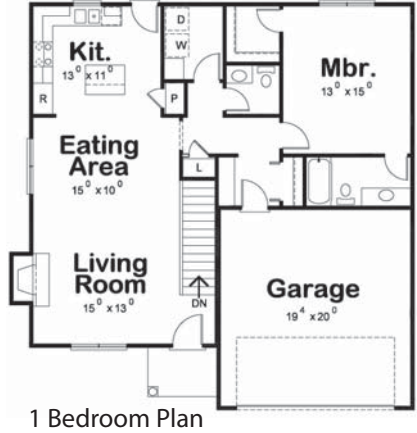

Landmark Performance Home's *Versatile Vision Series*

Introducing the ultimate FLEXIBLE floorplan at a fabulous price. Starting at the \$150,000s you can CUSTOMIZE the ranch or one-and-a-half story plan that is perfect for you! Your home will stand apart from the others with unique features and quality custom construction.