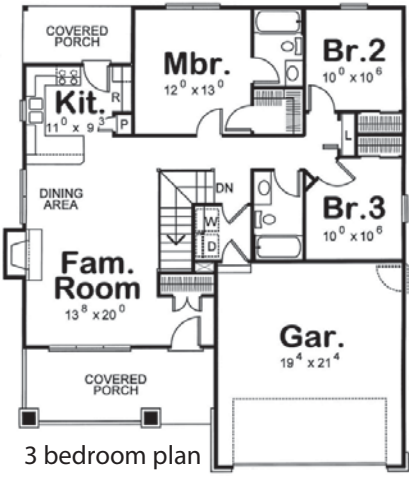

Landmark Performance Home's *Versatile Vision Series*

Introducing the ultimate FLEXIBLE floorplan at a fabulous price. Starting at the \$150,000s you can CUSTOMIZE the ranch or one-and-a-half story plan that is perfect for you! Your home will stand apart from the others with unique features and quality custom construction.