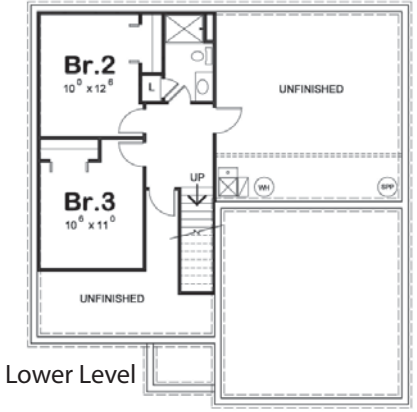

Landmark Performance Home's *Versatile Vision Series*

Introducing the ultimate FLEXIBLE floorplan at a fabulous price. Starting at the \$150,000s you can CUSTOMIZE the ranch or one-and-a-half story plan that is perfect for you! Your home will stand apart from the others with unique features and quality custom construction.