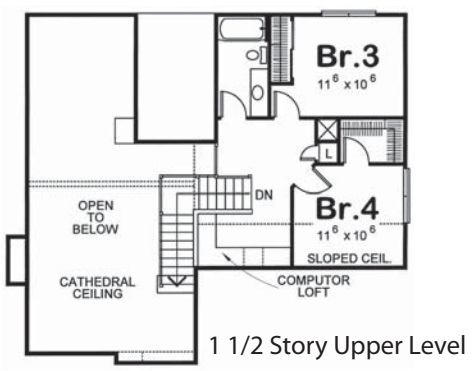

Landmark Performance Home's *Versatile Vision Series*

Introducing the ultimate FLEXIBLE floorplan at a fabulous price. Starting at the \$150,000s you can CUSTOMIZE the ranch or one-and-a-half story plan that is perfect for you! Your home will stand apart from the others with unique features and quality custom construction.